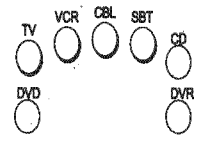

Note: The REC button must be pressed TWICE to record from your VCR.
For Zenith brand VCRs, press the REC button once, then press it again for three seconds.

Programming Your TV

1. Manually turn on the TV (VCR, CBL, SBT, etc).
2. Press and hold the **CODE SEARCH** button until the Indicator Light turns on, then release the **CODE SEARCH** button.
3. Press and release the **TV (VCR; CBL, SBT, etc)** button (the Indicator Light will blink and then remain lit).

4. Find the four digit code for your TV (VCR, CBL, SBT, etc) in the code list in this booklet and enter it using the Number Buttons.

After your code is entered, the Indicator Light will turn off.

Note: If the Indicator Light blinked rapidly when you entered the code you may have entered an invalid code. Recheck the code list and try again.

5. With your TV (VCR, CBL, SBT, etc) on, press **CHANNEL Up**. If the TV (VCR, CBL, SBT, etc) responds, no further programming is required.

Note: If some buttons do not operate your equipment, try one of the other codes for your brand.

Code Identification

1. Press and hold **CODE SEARCH** until Indicator light turns on. Release **CODE SEARCH** button.
2. Press and release desired Mode button (TV, VCR, CBL, AUX). Indicator light will blink once to indicate key-press acceptance.
3. Press and release the **CODE SEARCH** button, Indicator Light will blink off to indicate key-press acceptance.
4. To find the first digit, press the numeric keys from 0 to 9. When the Indicator Light blinks off, this is the first stored digit. Repeat to find the second digit.
5. To find the third digit, repeat step four. This time the Indicator Light will remain off once the key corresponding to the third digit is pressed.