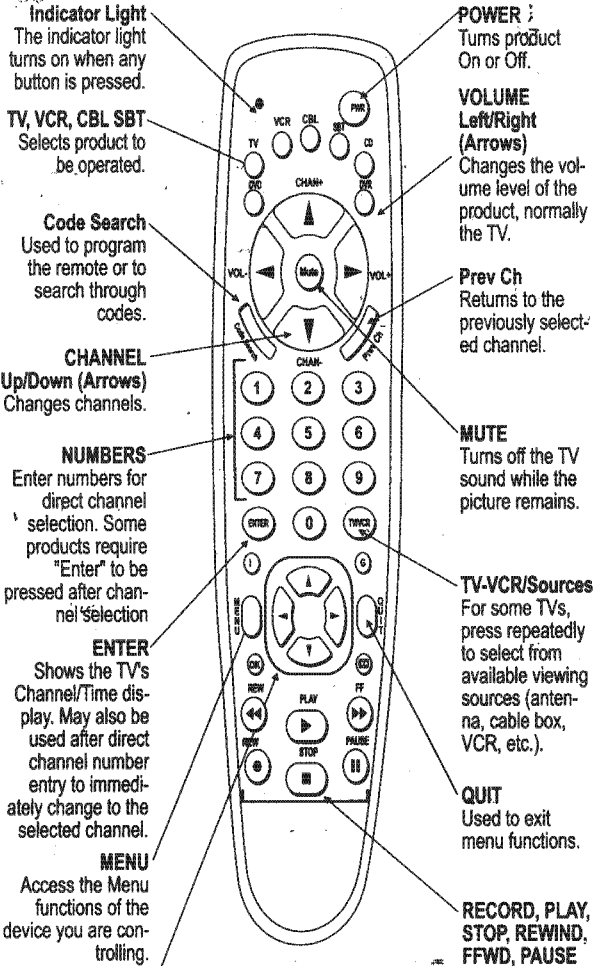

Button Functions

Some buttons on the remote control might have functions that are referred to by different names on your product. For example, "Prev. Ch." may be called "RECALL" or "ENTER" may be called "DISPLAY." These differences depend on the brand and model of your product. Also, this remote can only operate features that exist on your product. For example, your product must be equipped with "Prev. Ch." ability for the "Prev. Ch." button to operate this feature.

Note: The REC button must be pressed TWICE to record from your VCR.
For Zenith brand VCRs, press the REC button once, then press it again for three seconds.

Programming Your TV

1. Manually turn on the TV (VCR, CBL, SBT, etc).
2. Press and hold the **CODE SEARCH** button until the Indicator Light turns on, then release the **CODE SEARCH** button.
3. Press and release the **TV (VCR; CBL, SBT, etc)** button (the Indicator Light will blink and then remain lit).

4. Find the four digit code for your TV (VCR, CBL, SBT, etc) in the code list in this booklet and enter it using the Number Buttons.

After your code is entered, the Indicator Light will turn off.

Note: If the Indicator Light blinked rapidly when you entered the code you may have entered an invalid code. Recheck the code list and try again.

Code Identification

1. Press and hold **CODE SEARCH** until Indicator light turns on. Release **CODE SEARCH** button.
2. Press and release desired Mode button (TV, VCR, CBL, AUX). Indicator light will blink once to indicate key-press acceptance.
3. Press and release the **CODE SEARCH** button, Indicator Light will blink off to indicate key-press acceptance.
4. To find the first digit, press the numeric keys from 0 to 9. When the Indicator Light blinks off, this is the first stored digit. Repeat to find the second digit.
5. To find the third digit, repeat step four. This time the Indicator Light will remain off once the key corresponding to the third digit is pressed.